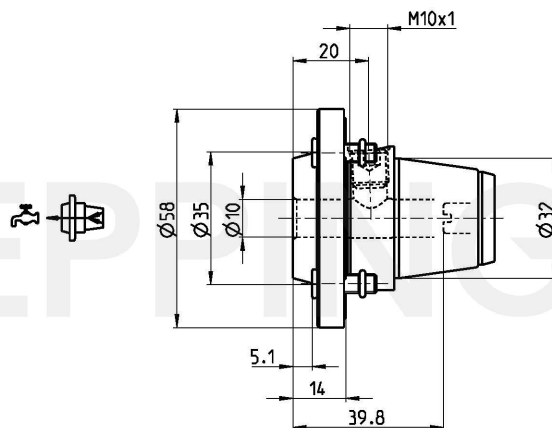

**PRECI-FLEX® Adapter 32, Weldon short Standard DIN1835-B10****Part Number 3203-0003**Scope of Delivery **Fixing Screws 0.000.510**  
**O-Ring 11086**

Accessories Screw Driver 0.001.076

Technical Data Subject to Change