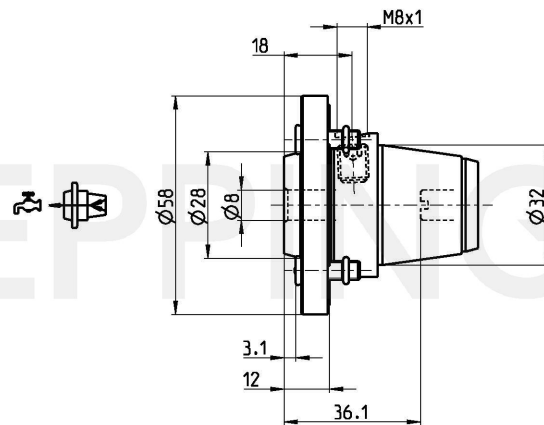

**PRECI-FLEX® Adapter 32, Weldon short Standard DIN1835-B8**

**Part Number 3203-0002**

Scope of Delivery **Fixing Screws 0.000.510**  
**O-Ring 11086**  
Accessories Screw Driver 0.001.076

Technical Data Subject to Change