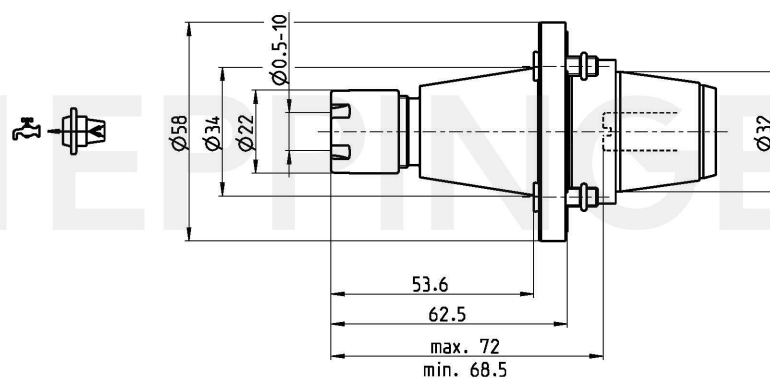

PRECI-FLEX® Adapter 32, Collet Chuck extended DIN6499 ER16 (426E)**Part Number 3202-0397**Scope of Delivery **Fixing Screws 0.000.510**
O-Ring 11086Accessories Spanner Wrench 10022
Screw Driver 0.001.076