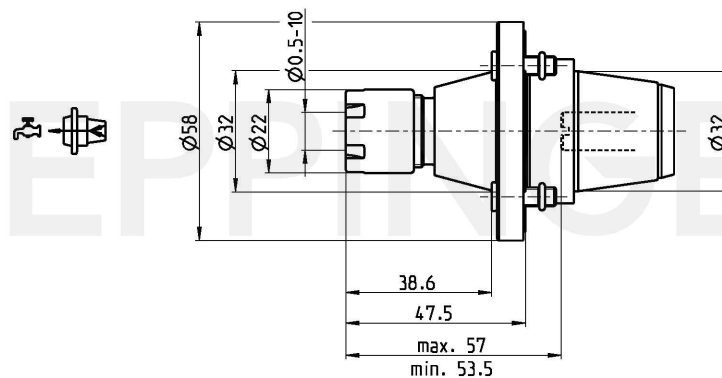

PRECI-FLEX® Adapter 32, Collet Chuck extended DIN6499 ER16 (426E)**Part Number 3202-0025**Scope of Delivery **Fixing Screws 0.000.510**
O-Ring 11086Accessories Spanner Wrench 10022
Screw Driver 0.001.076