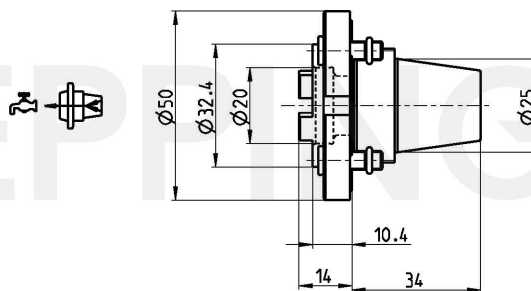

**PRECI-FLEX® Adapter 25, DECOFLEX 20**

**Part Number 2517-0521**

Scope of Delivery **Fixing Screws 0.000.510**  
**O-Ring 11086**  
Accessories Screw Driver 0.001.076

Technical Data Subject to Change

24.08.2012 | 14.11.2012