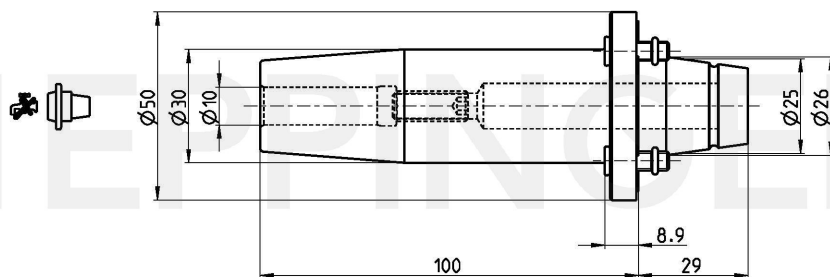

PRECI-FLEX® Adapter 25, Shrink Fit D10 L3=100

Part Number 2514-0515

Scope of Delivery **Fixing Screws 0.000.510**
O-Ring 11086
Accessories Screw Driver 0.001.076

Technical Data Subject to Change

24.08.2012 | 06.03.2017