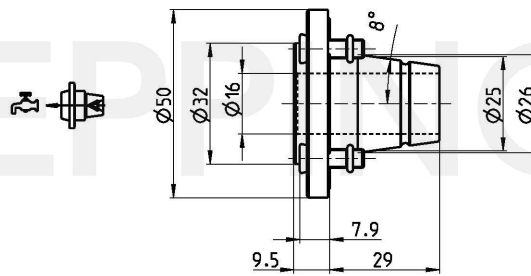

PRECI-FLEX® Adapter 25, Shrink Fit D16

Part Number 2514-0359

Scope of Delivery **Fixing Screws 0.000.510**
O-Ring 11086
Accessories Screw Driver 0.001.076

Technical Data Subject to Change

24.08.2012 | 24.08.2012