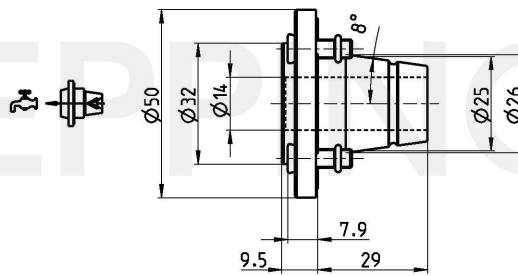

**PRECI-FLEX® Adapter 25, Shrink Fit D14**

**Part Number 2514-0358**

Scope of Delivery **Fixing Screws 0.000.510**  
**O-Ring 11086**  
Accessories Screw Driver 0.001.076

Technical Data Subject to Change