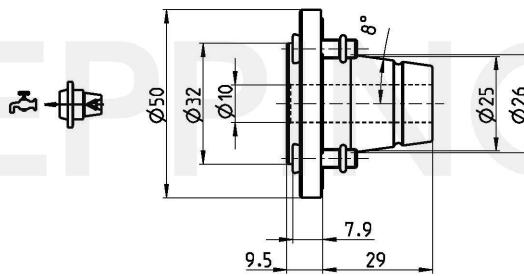

PRECI-FLEX® Adapter 25, Shrink Fit D10

Part Number 2514-0356

Scope of Delivery **Fixing Screws 0.000.510**
O-Ring 11086
Accessories Screw Driver 0.001.076

Technical Data Subject to Change

24.08.2012 | 24.08.2012