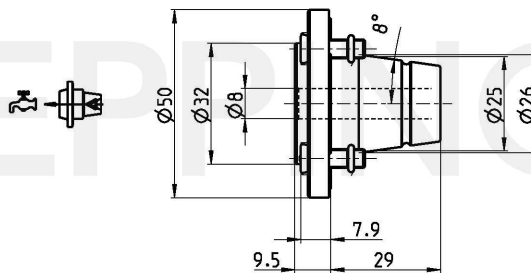

PRECI-FLEX® Adapter 25, Shrink Fit D8

Part Number 2514-0355

Scope of Delivery **Fixing Screws 0.000.510**
 O-Ring 11086

Accessories Screw Driver 0.001.076

Technical Data Subject to Change

24.08.2012 | 24.08.2012