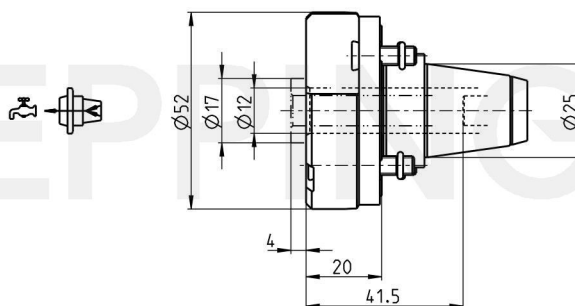

**PRECI-FLEX® Adapter 25, Hydraulic Expansion Chuck D12****Part Number 2513-0315**

Scope of Delivery **Fixing Screws**  
**0.000.510, 0.001.089**  
**O-Ring 11086**

Accessories Screw Driver 0.001.076  
Adapter Sleeve 15795-15797