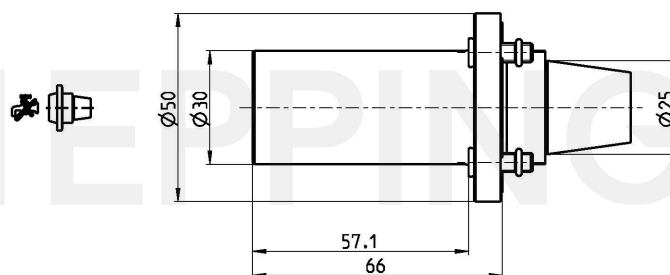

PRECI-FLEX® Adapter 25, Pre-machined Blank D30**Part Number 2509-0085**Scope of Delivery **Fixing Screws 0.000.510**
O-Ring 11086

Accessories Screw Driver 0.001.076

Technical Data Subject to Change

24.08.2012 | 04.02.2015