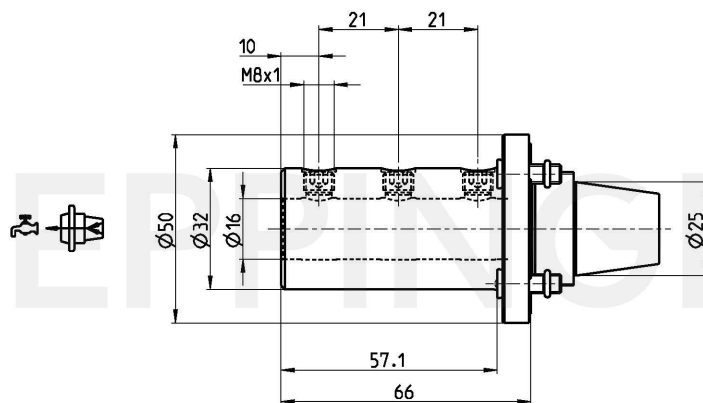

## PRECI-FLEX® Adapter 25, Boring Bar Holder D16

**Part Number 2508-0316**

Scope of Delivery **Fixing Screws 0.000.510**  
**O-Ring 11086**  
Accessories Screw Driver 0.001.076

Technical Data Subject to Change