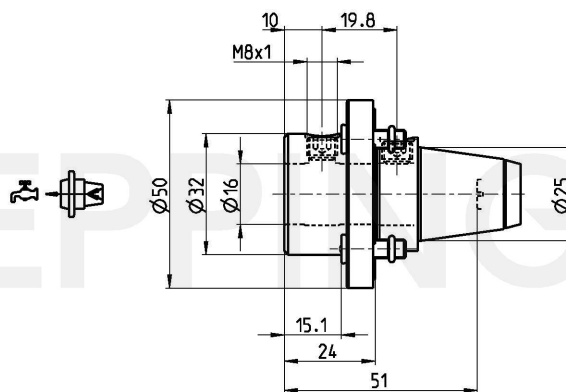

PRECI-FLEX® Adapter 25, Boring Bar Holder D16

Part Number 2508-0079

Scope of Delivery **Fixing Screws 0.000.510**
O-Ring 11086
Accessories Screw Driver 0.001.076

Technical Data Subject to Change

24.08.2012 | 24.08.2012