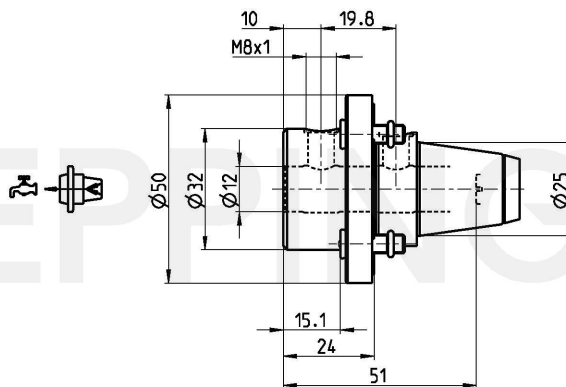

PRECI-FLEX® Adapter 25, Boring Bar Holder D12

Part Number 2508-0078

Scope of Delivery **Fixing Screws 0.000.510**
O-Ring 11086
Accessories Screw Driver 0.001.076

Technical Data Subject to Change

24.08.2012 | 24.08.2012