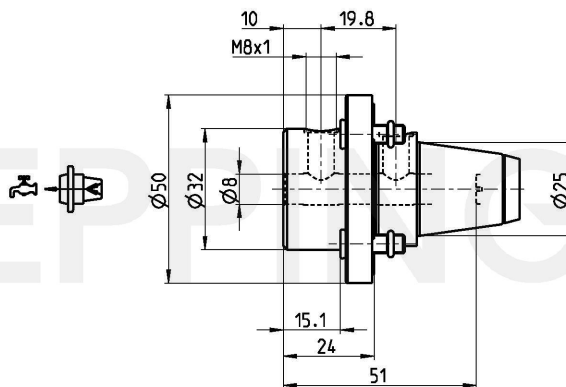

PRECI-FLEX® Adapter 25, Boring Bar Holder D8

Part Number 2508-0076

Scope of Delivery **Fixing Screws 0.000.510**
 O-Ring 11086
Accessories Screw Driver 0.001.076

Technical Data Subject to Change

24.08.2012 | 24.08.2012