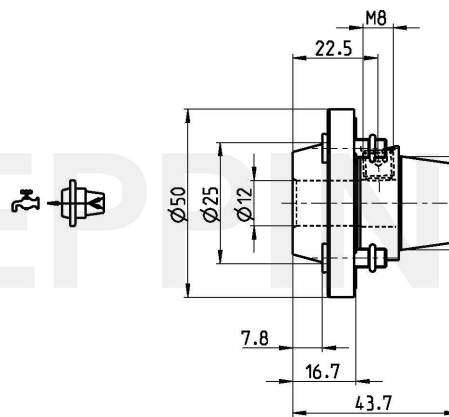

**PRECI-FLEX® Adapter 25, Whistle Notch short Standard
DIN1835-E12**

Part Number 2505-0069

Scope of Delivery **Fixing Screws 0.000.510**
O-Ring 11086
Accessories Screw Driver 0.001.076

Technical Data Subject to Change