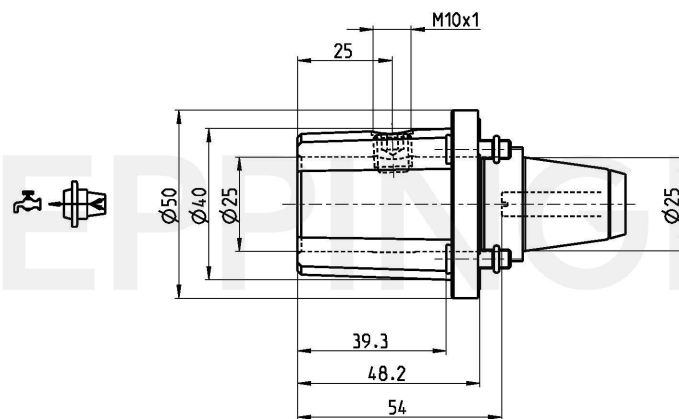

PRECI-FLEX® Adapter 25, Weldon extended DIN1835-B25

Part Number 2504-0445

Scope of Delivery **Fixing Screws 0.000.510**
O-Ring 11086
Accessories Screw Driver 0.001.076

Technical Data Subject to Change

24.08.2012 | 24.08.2012