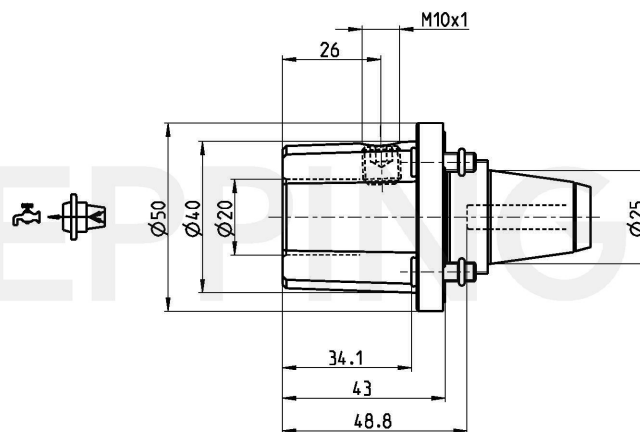

PRECI-FLEX® Adapter 25, Weldon extended DIN1835-B20**Part Number 2504-0301**Scope of Delivery **Fixing Screws 0.000.510**
O-Ring 11086
Accessories Screw Driver 0.001.076

Technical Data Subject to Change