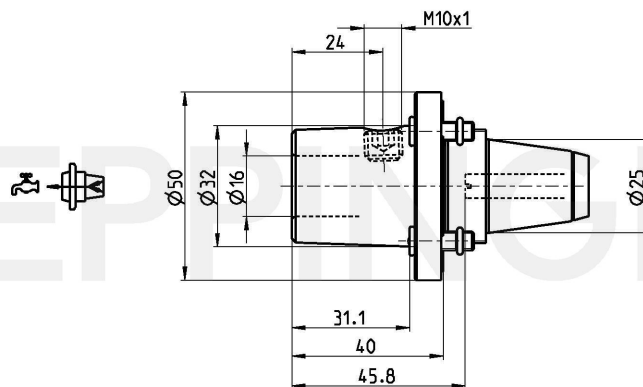

**PRECI-FLEX® Adapter 25, Weldon extended DIN1835-B16**

**Part Number 2504-0065**

Scope of Delivery **Fixing Screws 0.000.510**  
**O-Ring 11086**  
Accessories Screw Driver 0.001.076

Technical Data Subject to Change