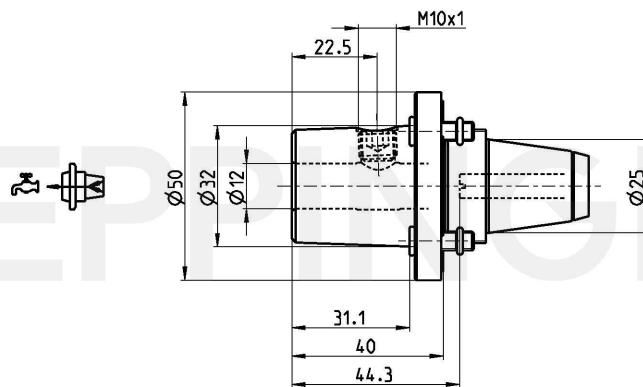

## PRECI-FLEX® Adapter 25, Weldon extended DIN1835-B12

**Part Number**      **2504-0064**

**Scope of Delivery**      **Fixing Screws 0.000.510**  
   **O-Ring 11086**

**Accessories** Screw Driver 0.001.076