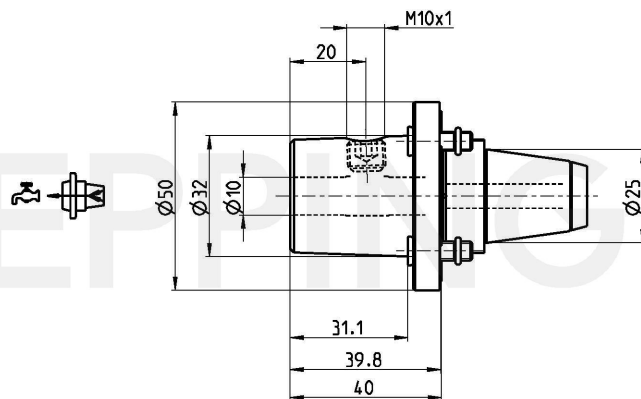

PRECI-FLEX® Adapter 25, Weldon extended DIN1835-B10

Part Number 2504-0063

Scope of Delivery **Fixing Screws 0.000.510**
O-Ring 11086
Accessories Screw Driver 0.001.076

Technical Data Subject to Change

24.08.2012 | 24.08.2012