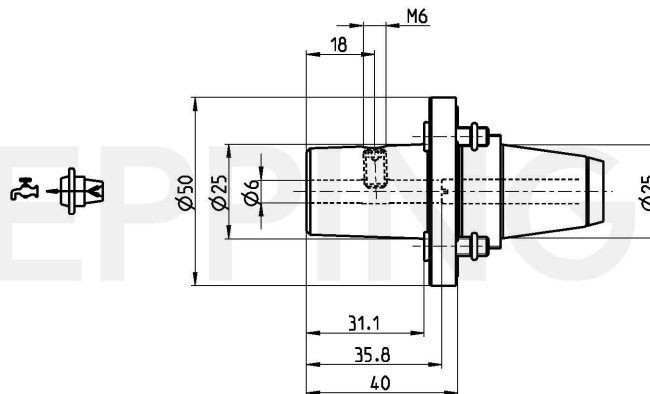

PRECI-FLEX® Adapter 25, Weldon extended DIN1835-B6

Part Number 2504-0061

Scope of Delivery **Fixing Screws 0.000.510**
O-Ring 11086
Accessories Screw Driver 0.001.076

Technical Data Subject to Change

24.08.2012 | 24.08.2012