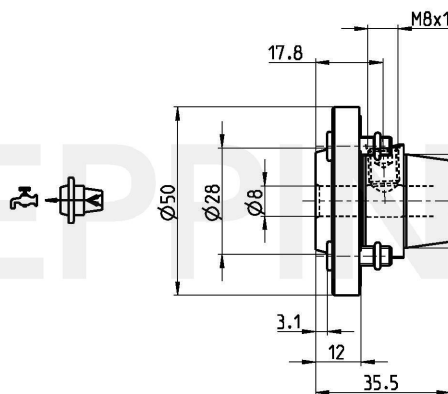

PRECI-FLEX® Adapter 25, Weldon short Standard DIN1835-B8**Part Number 2503-0057**Scope of Delivery **Fixing Screws 0.000.510**
O-Ring 11086

Accessories Screw Driver 0.001.076

Technical Data Subject to Change