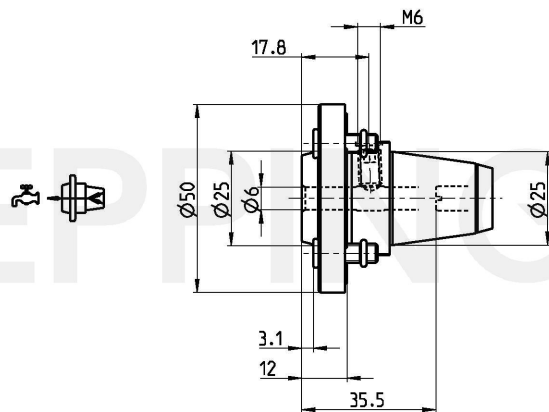

PRECI-FLEX® Adapter 25, Weldon short Standard DIN1835-B6

Part Number 2503-0056

Scope of Delivery **Fixing Screws 0.000.510**
O-Ring 11086
Accessories Screw Driver 0.001.076

Technical Data Subject to Change