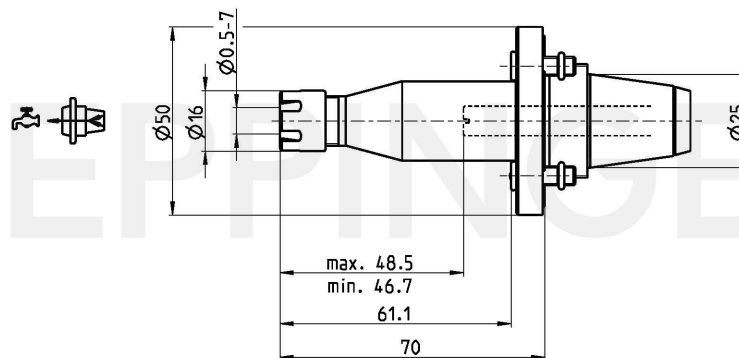

**PRECI-FLEX® Adapter 25, Collet Chuck extended DIN6499  
UM/ER11 (424E)**

**Part Number 2502-0419**

Scope of Delivery **Fixing Screws 0.000.510**  
**O-Ring 11086**  
Accessories Spanner Wrench 14357  
Screw Driver 0.001.076

Technical Data Subject to Change

24.08.2012 | 08.10.2012

ESA Eppinger GmbH | Breitwiesenweg 2-8 | 73770 Denkendorf, Germany | [www.eppinger.de](http://www.eppinger.de)