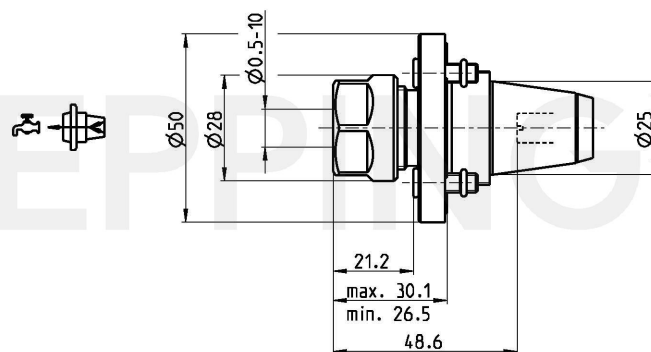

PRECI-FLEX® Adapter 25, Collet Chuck Standard DIN6499 ER16 (426E)**Part Number 2501-0080**

Scope of Delivery **Fixing Screws 0.000.510**
O-Ring 11086

Accessories Screw Driver 0.001.076

Technical Data Subject to Change