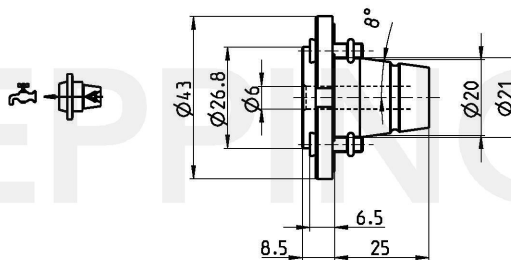

**PRECI-FLEX® Adapter 20, Shrink Fit D6****Part Number 2014-0350**Scope of Delivery **Fixing Screws 0.000.770**  
**O-Ring 15703**

Accessories Screw Driver 0.001.075

Technical Data Subject to Change

24.08.2012 | 24.08.2012