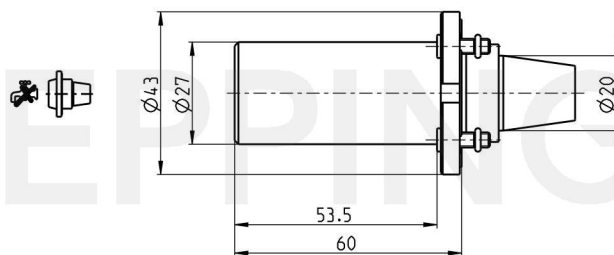

PRECI-FLEX® Adapter 20, Pre-machined Blank D27

Part Number 2009-0242

Scope of Delivery **Fixing Screws 0.000.770**
O-Ring 15703
Accessories Screw Driver 0.001.075

Technical Data Subject to Change

24.08.2012 | 04.02.2015