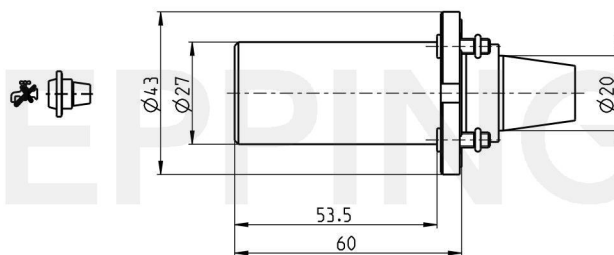

**PRECI-FLEX® Adapter 20, Pre-machined Blank D27****Part Number 2009-0242**Scope of Delivery **Fixing Screws 0.000.770**
O-Ring 15703
Accessories Screw Driver 0.001.075

Technical Data Subject to Change