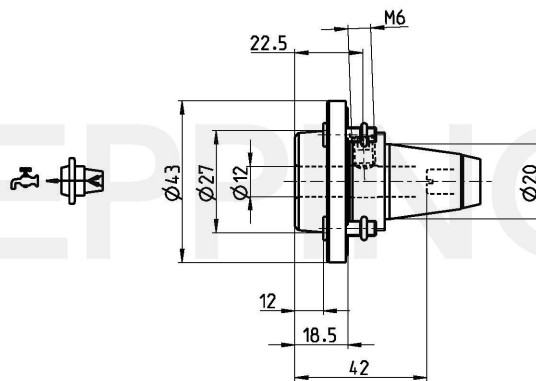

## PRECI-FLEX® Adapter 20, Whistle Notch short Standard DIN1835-E12

**Part Number**      **2005-0148**

**Scope of Delivery**      **Fixing Screws 0.000.770**  
   **O-Ring 15703**

Accessories Screw Driver 0.001.075