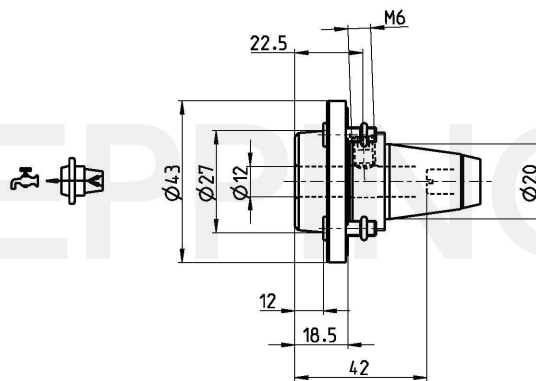

**PRECI-FLEX® Adapter 20, Whistle Notch short Standard
DIN1835-E12**

Part Number 2005-0148

Scope of Delivery **Fixing Screws 0.000.770**
O-Ring 15703
Accessories Screw Driver 0.001.075

Technical Data Subject to Change