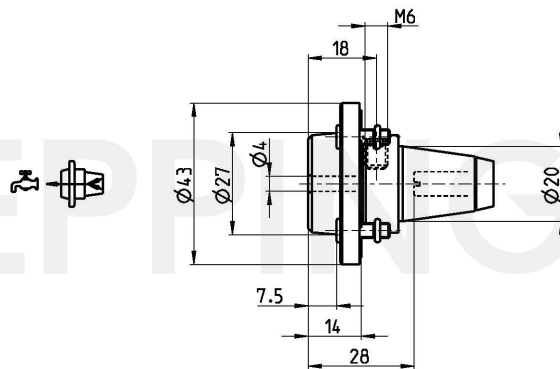

**PRECI-FLEX® Adapter 20, Weldon short Standard DIN1835-B4**

**Part Number 2003-0401**

Scope of Delivery **Fixing Screws 0.000.770**  
**O-Ring 15703**  
Accessories Screw Driver 0.001.075

Technical Data Subject to Change