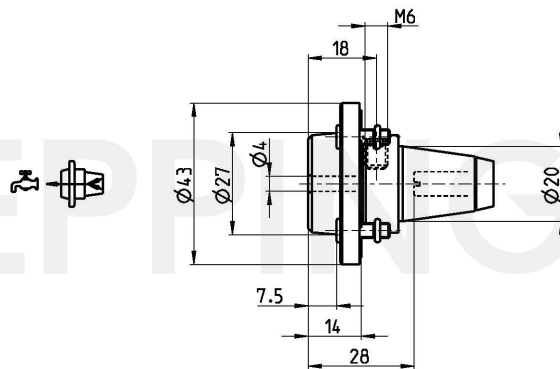

## PRECI-FLEX® Adapter 20, Weldon short Standard DIN1835-B4

**Part Number 2003-0401**

Scope of Delivery **Fixing Screws 0.000.770**  
**O-Ring 15703**  
Accessories Screw Driver 0.001.075

Technical Data Subject to Change