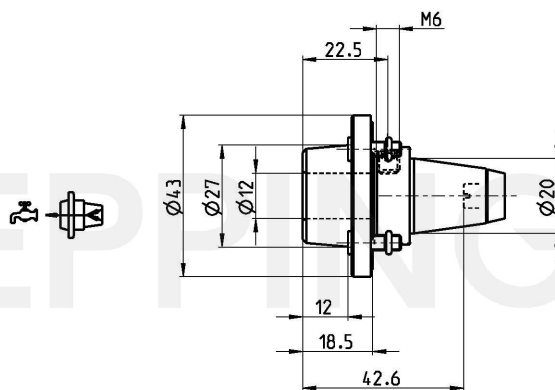

PRECI-FLEX® Adapter 20, Weldon short Standard DIN1835-B12

Part Number **2003-0150**

Scope of Delivery **Fixing Screws 0.000.770**
 O-Ring 15703

Accessories Screw Driver 0.001.075

Technical Data Subject to Change