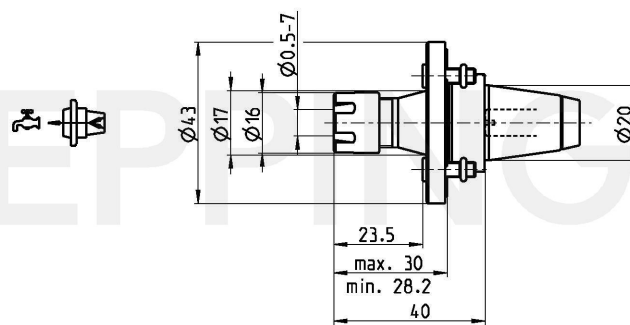

**PRECI-FLEX® Adapter 20, Collet Chuck extended DIN6499  
UM/ER11 (424E)**

**Part Number 2002-0092**

Scope of Delivery **Fixing Screws 0.000.770**  
**O-Ring 15703**

Accessories Spanner Wrench 14357  
Screw Driver 0.001.075