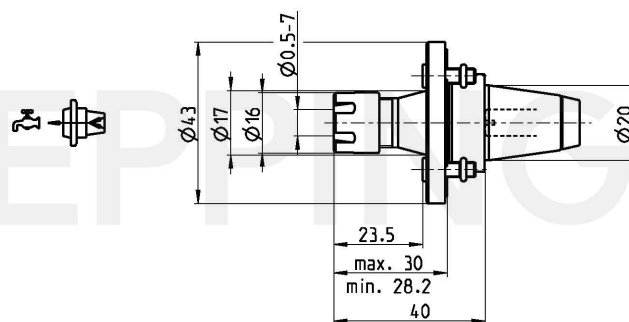

**PRECI-FLEX® Adapter 20, Collet Chuck extended DIN6499  
UM/ER11 (424E)****Part Number 2002-0092**Scope of Delivery **Fixing Screws 0.000.770  
O-Ring 15703**Accessories **Spanner Wrench 14357  
Screw Driver 0.001.075**