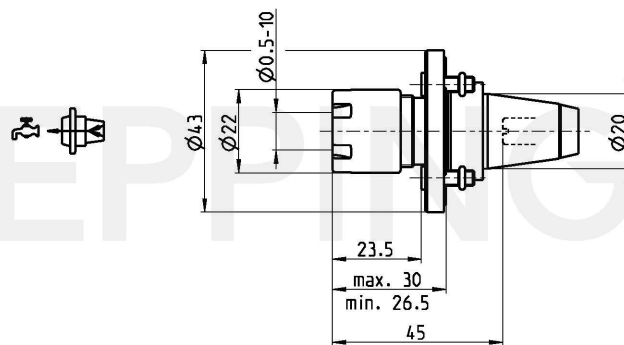

**PRECI-FLEX® Adapter 20, Collet Chuck Standard DIN6499 ER16 (426E)****Part Number 2001-0089**Scope of Delivery **Fixing Screws 0.000.770**  
**O-Ring 15703**Accessories **Spanner Wrench 10022**  
**Screw Driver 0.001.075**