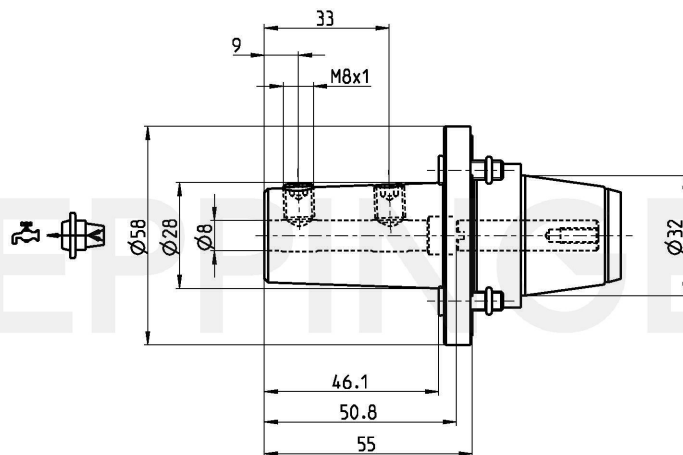

PRECI-FLEX® Adapter 32, Boring Bar Holder D8

Part Number 3208-0399

Scope of Delivery **Fixing Screws 0.000.510**
O-Ring 11086
Accessories Screw Driver 0.001.076

Technical Data Subject to Change

21.12.2023 | 21.12.2023