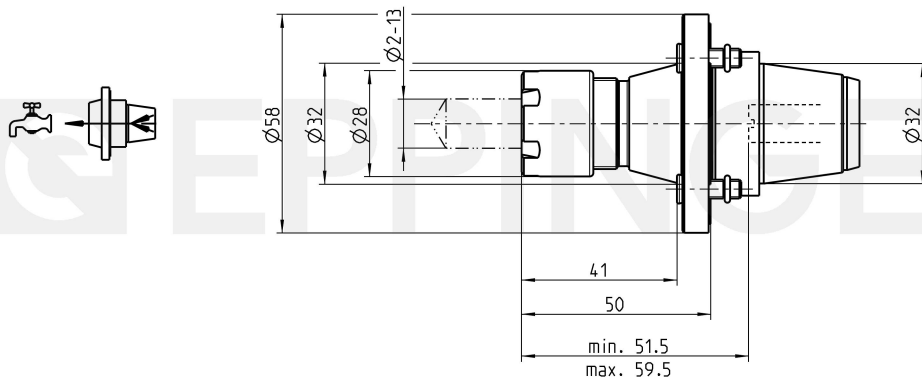

PRECI-FLEX® Adapter 32, Collet Chuck extended DIN6499 ER20 (426E)

Part Number 3202-1204

Scope of Delivery **Fixing Screws 0.000.510**
O-Ring 11086

Accessories Spanner Wrench 10022
Screw Driver 0.001.076

Technical Data Subject to Change