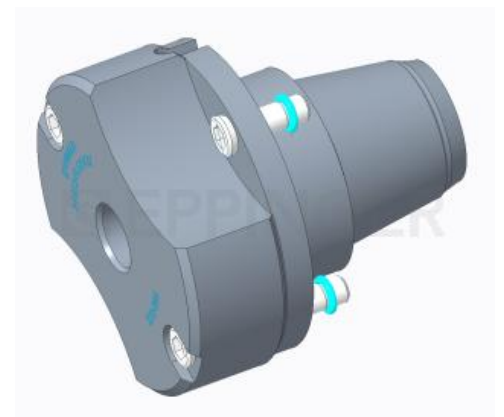

**PRECI-FLEX® Adapter 32, Hydraulic Expansion Chuck D12**

**Part Number 3213-1196**

Scope of Delivery **Fixing Screws**  
**0.000.510, 0.001.042**  
**O-Ring 11086**  
Accessories Screw Driver 0.001.076  
Adapter Sleeve 15795-15797