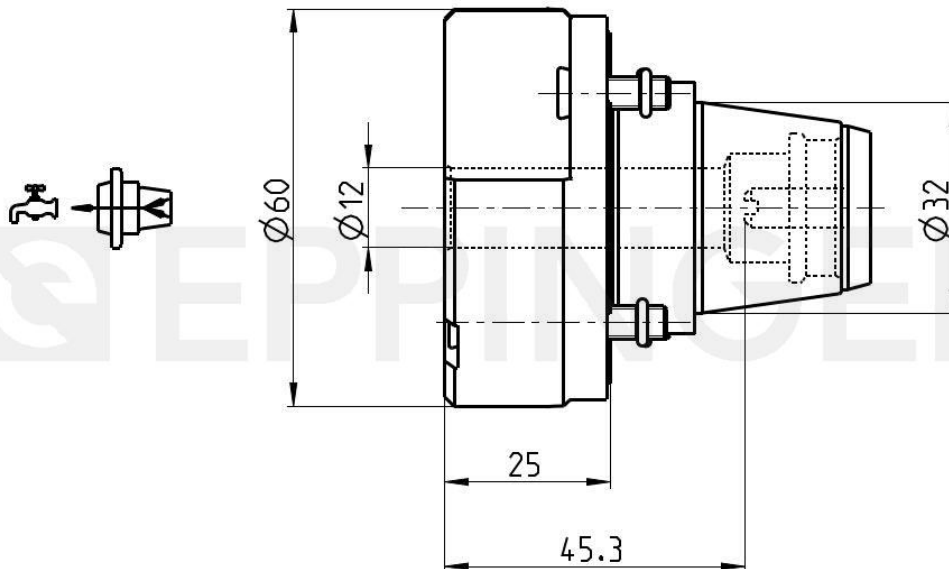

**PRECI-FLEX® Adapter 32, Hydraulic Expansion Chuck D12**

**Part Number 3213-1196**

Scope of Delivery **Fixing Screws**  
**0.000.510, 0.001.042**  
**O-Ring 11086**  
Accessories Screw Driver 0.001.076  
Adapter Sleeve 15795-15797