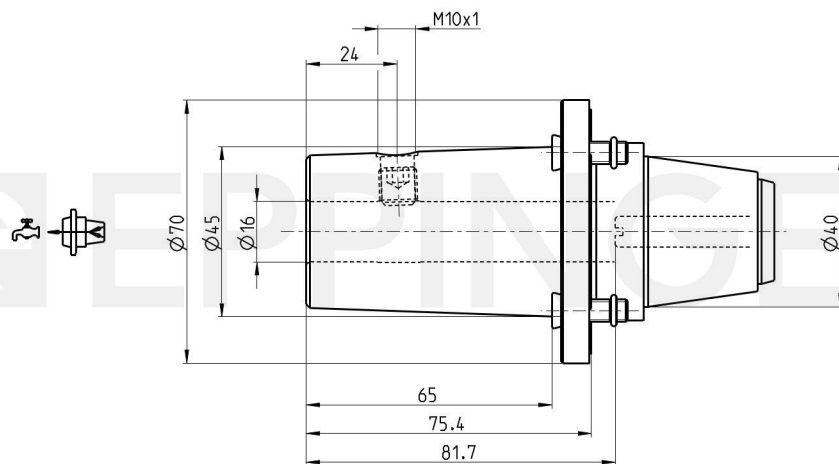

## PRECI-FLEX® Adapter 40, Weldon extended DIN1835-B16

**Part Number 4004-1166**

Scope of Delivery **Fixing Screws 0.000.771**  
**O-Ring 11087**  
Accessories Screw Driver 0.001.078

Technical Data Subject to Change