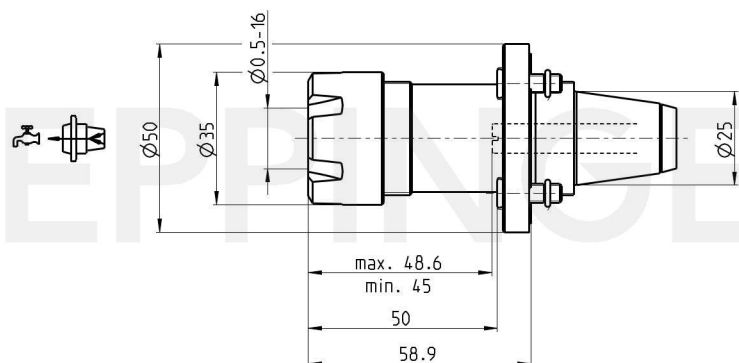

**PRECI-FLEX® Adapter 25, Collet Chuck Standard DIN6499
UM/ER25 (430E)****Part Number 2502-1163**Scope of Delivery **Fixing Screws 0.000.510
O-Ring 11086**Accessories Screw Driver 0.001.076
Spanner wrench 13115